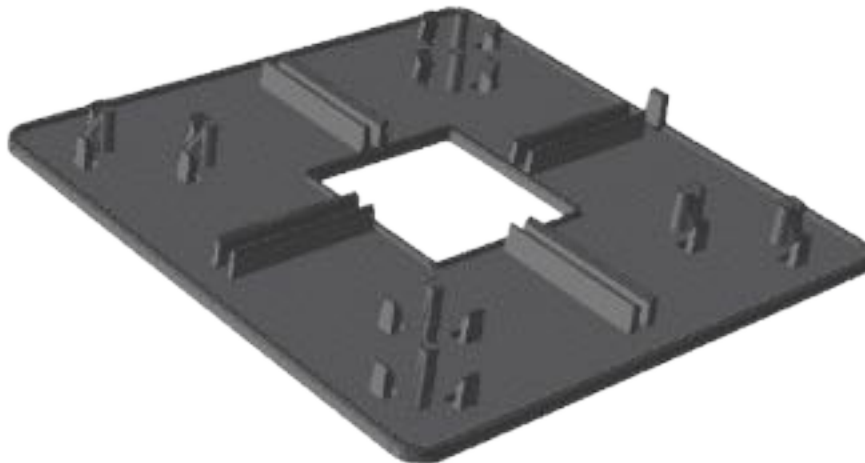

TECHNICAL DATA SHEETS

DESCRIPTION

Our sand plate is designed to work with all of our chairs. Whether you're using our high chairs or tilt chairs in an on-grade application, our sand plate attaches easily and securely to our chairs and provides for a large, stable base to ensure proper chair and rebar placement.

APPLICATION

- On grade
- Works with all sizes of high chairs and tilt chairs.

FEATURES

- Cover heights all sizes.
- On-grade use of our high chairs and tilt chairs.

PRODUCT INFORMATION

Item	Description	Pack	Quantity / Pack	Boxes / Pallet	Quantity / Pallet
SAND PLATE	3/4" - 14"	BOX	200	16	3,200

MANUFACTURER INFORMATION

☎ (909) 356-5399 (949) 771-5657

☎ (909) 726-9500

✉ info@inlandconcreteproducts.com

Inland Concrete Products
14760 Santa Ana Ave.
Fontana, Ca 92337